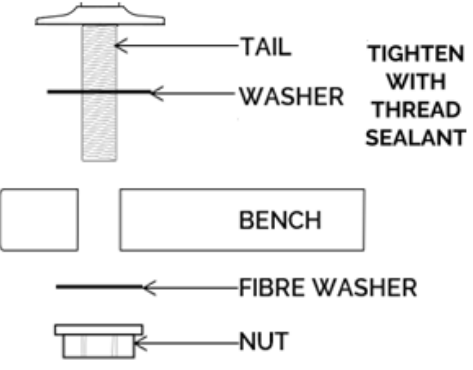

1. If using male threads fixed into the hob. Mount risers onto male threads in the hob at 165mm centres, turn until fully seated and with elbow outlet facing forward. If using the male tails out of the legs use the lock nuts to retain to the bench/hob.
2. Assemble fibre washer onto union tail and make sure it is well seated onto the union nut.
3. & 4. Screw union nut and tail into elbow, tighten union tail making sure you use thread sealant and making sure that union nut can freely spin. Put fibre washer in after.
5. Tighten diverter assembly onto union nuts by hand making sure diverter assembly is upright. Tighten with spanner.
6. Cradle assembly should appear as in diagram.
7. Fit the compression nut and then the nylon olive onto the cradle stem. The nylon must be fully on the stem to work. Push the stem down into the top of the diverter body so that it bottoms out. Tighten the compression nut initially by hand and then firmly with a spanner.
8. Fit hose to thread connection on cradle stem. Tighten by hand.

## INSTALLATION INSTRUCTIONS

[www.cbideal.com.au](http://www.cbideal.com.au)

1

OR

2

3

4

5