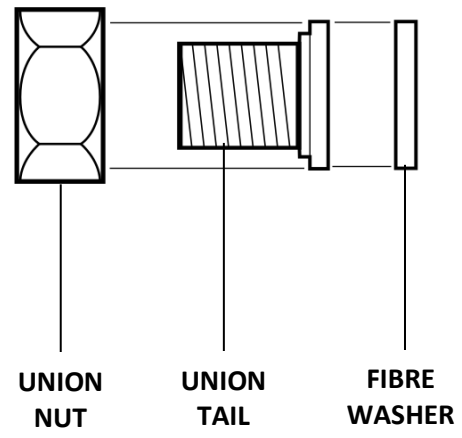

1. If using male threads fixed into the hob. Mount risers onto male threads in the hob at 165mm centres, turn until fully seated and with elbow outlet facing forward. If using the male tails out of the legs use the lock nuts to retain to the bench/hob.
2. Assemble fibre washer onto union tail and make sure it is well seated onto the union nut.
3. & 4. Screw union nut and tail into elbow, tighten union tail making sure you use thread sealant and making sure that union nut can freely spin. Put fibre washer in after.
5. Tighten diverter assembly onto union nuts by hand making sure diverter assembly is upright. Tighten with spanner.
6. Cradle assembly should appear as in diagram.
7. Fit the compression nut and then the nylon olive onto the cradle stem. The nylon must be fully on the stem to work. Push the stem down into the top of the diverter body so that it bottoms out. Tighten the compression nut initially by hand and then firmly with a spanner.
8. Fit hose to thread connection on cradle stem. Tighten by hand.

# CAST BATH/SHOWER DIVERTER WITH CRADLE & HANDSHOWER WITH HOB LEGS SET

## INSTALLATION INSTRUCTIONS

[www.cbideal.com.au](http://www.cbideal.com.au)

1

OR

2

3

4

5