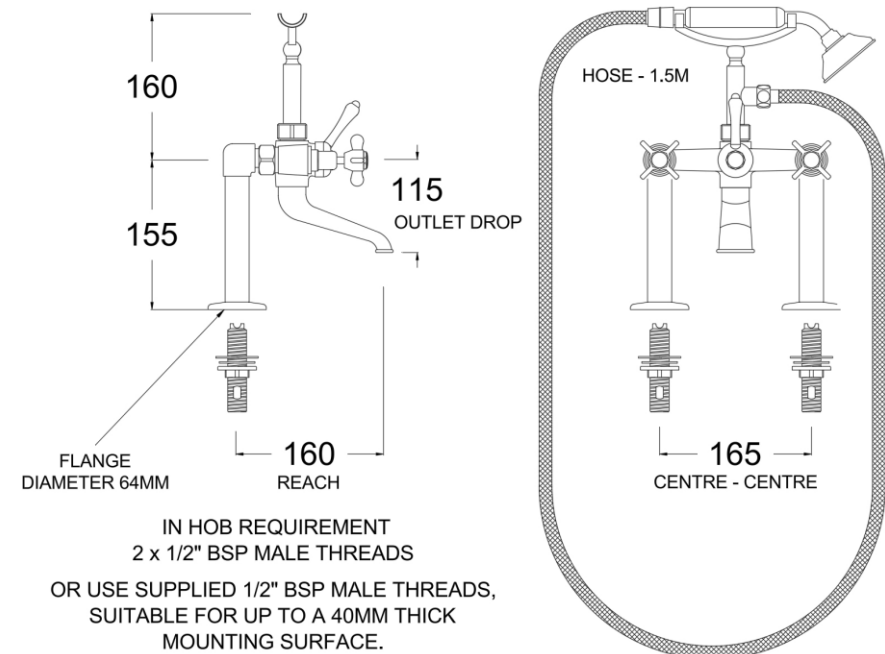

IMPORTANT: Maximum hot water temperature 65°C and 500 kPa Maximum operating pressure at any outlet within a building (Ref AS/NZS 3500)

WARRANTY: The Company accepts responsibility for any fault due to the Company's own workmanship or materials except for subjective variations or random unavoidable blemishes of a minor non-functional nature. This acceptance of responsibility is for 5 years from the date of installation, proof of which may be required.

CB IDEAL TAPWARE PTY LTD

1A DELORAINIE ROAD, EDWARDSTOWN S.A. 5039

PH: (08) 8276 6766 | sales@cbideal.com.au

ABN: 98 156 625035 | ACN: 156 625 035

CAST BATH/SHOWER DIVERTER WITH CRADLE & HANDSHOWER WITH HOB LEGS SET

INSTALLATION INSTRUCTIONS

www.cbideal.com.au