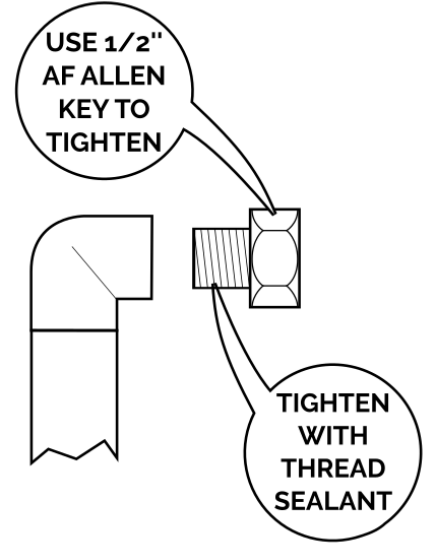

# CAST BATH/SHOWER DIVERTER WITH CRADLE & HANDSHOWER WITH HOB LEGS SET

## INSTALLATION INSTRUCTIONS

[www.cbideal.com.au](http://www.cbideal.com.au)

1

OR

2

3

4

5